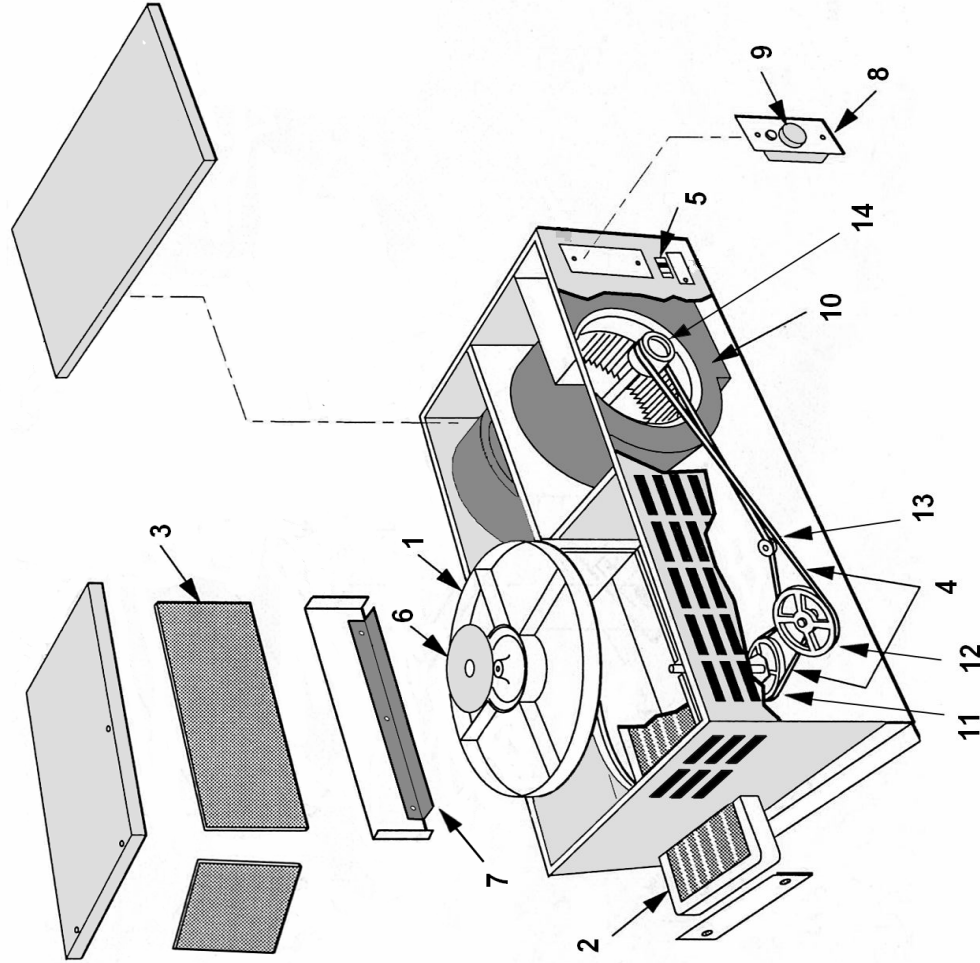

ITEM	DESCRIPTION	AIRXCHANGE PART NO.
1	Desiccant Heat Wheel	181082A
1	Sensible Heat Wheel	181010A
2	Fresh Air Intake Filter (single)	181011A
2	Fresh Air Intake Filter (12 Pack)	181011B
2	Fresh Air Intake Filter (6 Pack)	181011C
3	Room Air Filter Set	181012A
4	Belt Set	181013A
4	Reduction Drive Belt (large)	181081A
4	Wheel Drive Belt (small)	181080A
5	3 Position Switch (HI-OFF-LO)	181047
5	2 Position Switch (HI-LO)	181091
6	Hub Cover	181053A
7	Air Curtain Set	181048
8	Fresh Air Control	181015
9	Fresh Air Control Knob	NA
10	Blower and Motor Assembly (w/Cap)	181056
11	Wheel Drive Pulley	181054
12	Reduction Drive Pulley	181051
13	Idle Pulley	182482A
14	Blower Drive Pulley	181059